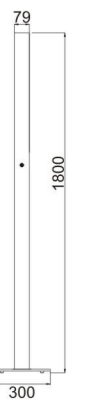

CAF SERIES PROJECTOR
LED FLOOR LAMP

CAF SERIES PROJECTOR
LED FLOOR LAMP

IP20 | CE | CB | | |

Body: aluminium
Housing: aluminium
Base: steel
Optic: PC Diffuser

White
 Black

ORDERING CODE	Power (W)	Beam Angle (°)	CCT (K)	Hot Lumen (Lm)	LOR (%)	UGR	On/Off	DRIVER 1-10V	DALI	Triac
CAF60X-W/B-830	20	20/40/55°	3000	1754	75%	<19	✓	✓	✓	x
CAF60X-W/B-840			4000	1905	75%					
CAF60X-W/B-850			5000	1969	75%					

IP20 | CE | CB | | |

Body: aluminium
Housing: aluminium
Base: steel
Optic: PC Diffuser

White
 Black

ORDERING CODE	Power (W)	Beam Angle (°)	CCT (K)	Hot Lumen (Lm)	LOR (%)	UGR	On/Off	DRIVER 1-10V	DALI	Triac
CAF80X-W/B-830	40	20/40/55°	3000	3432	75%	<19	✓	✓	✓	x
CAF80X-W/B-840			4000	3520	75%					
CAF80X-W/B-850			5000	3560	75%					