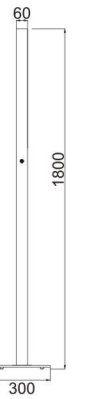

CAF SERIES PROJECTOR
LED FLOOR LAMP

CAF SERIES PROJECTOR
LED FLOOR LAMP

IP20 | CE | CB | | |

Body: aluminium
Housing: aluminium
Base: steel
Optic: PC Diffuser

White
 Black

ORDERING CODE	Power (W)	Beam Angle (°)	CCT (K)	Hot Lumen (Lm)	LOR (%)	UGR	On/Off	DRIVER 1-10V	DALI	Triac
CAF60X-W/B-830	20	20/40/55°	3000	1754	75%	<19	✓	✓	✓	x
CAF60X-W/B-840			4000	1905	75%					
CAF60X-W/B-850			5000	1969	75%					

IP20 | CE | CB | | |

Body: aluminium
Housing: aluminium
Base: steel
Optic: PC Diffuser

White
 Black

ORDERING CODE	Power (W)	Beam Angle (°)	CCT (K)	Hot Lumen (Lm)	LOR (%)	UGR	On/Off	DRIVER 1-10V	DALI	Triac
CAF80X-W/B-830	40	20/40/55°	3000	3432	75%	<19	✓	✓	✓	x
CAF80X-W/B-840			4000	3520	75%					
CAF80X-W/B-850			5000	3560	75%					