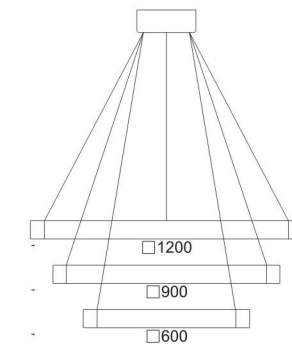

HALO RING SERIES PROJECTOR
LED PENDANT LAMP

HALO RING SERIES PROJECTOR
LED PENDANT LAMP

IP20 | CE | CB | | |

Ceiling canopy: steel
Body: aluminium
Housing: aluminium
Optic: PC Diffuser

White
 Black

ORDERING CODE	Power (W)	Beam Angle (°)	CCT (K)	Hot Lumen (Lm)	LOR (%)	Size (MM)	DRIVER			
							On/Off	1-10V	DALI	Triac
HALS1296-W/B	96	120	3000 4000	5500 5940	43%	600 900 1200	√	√	√	√