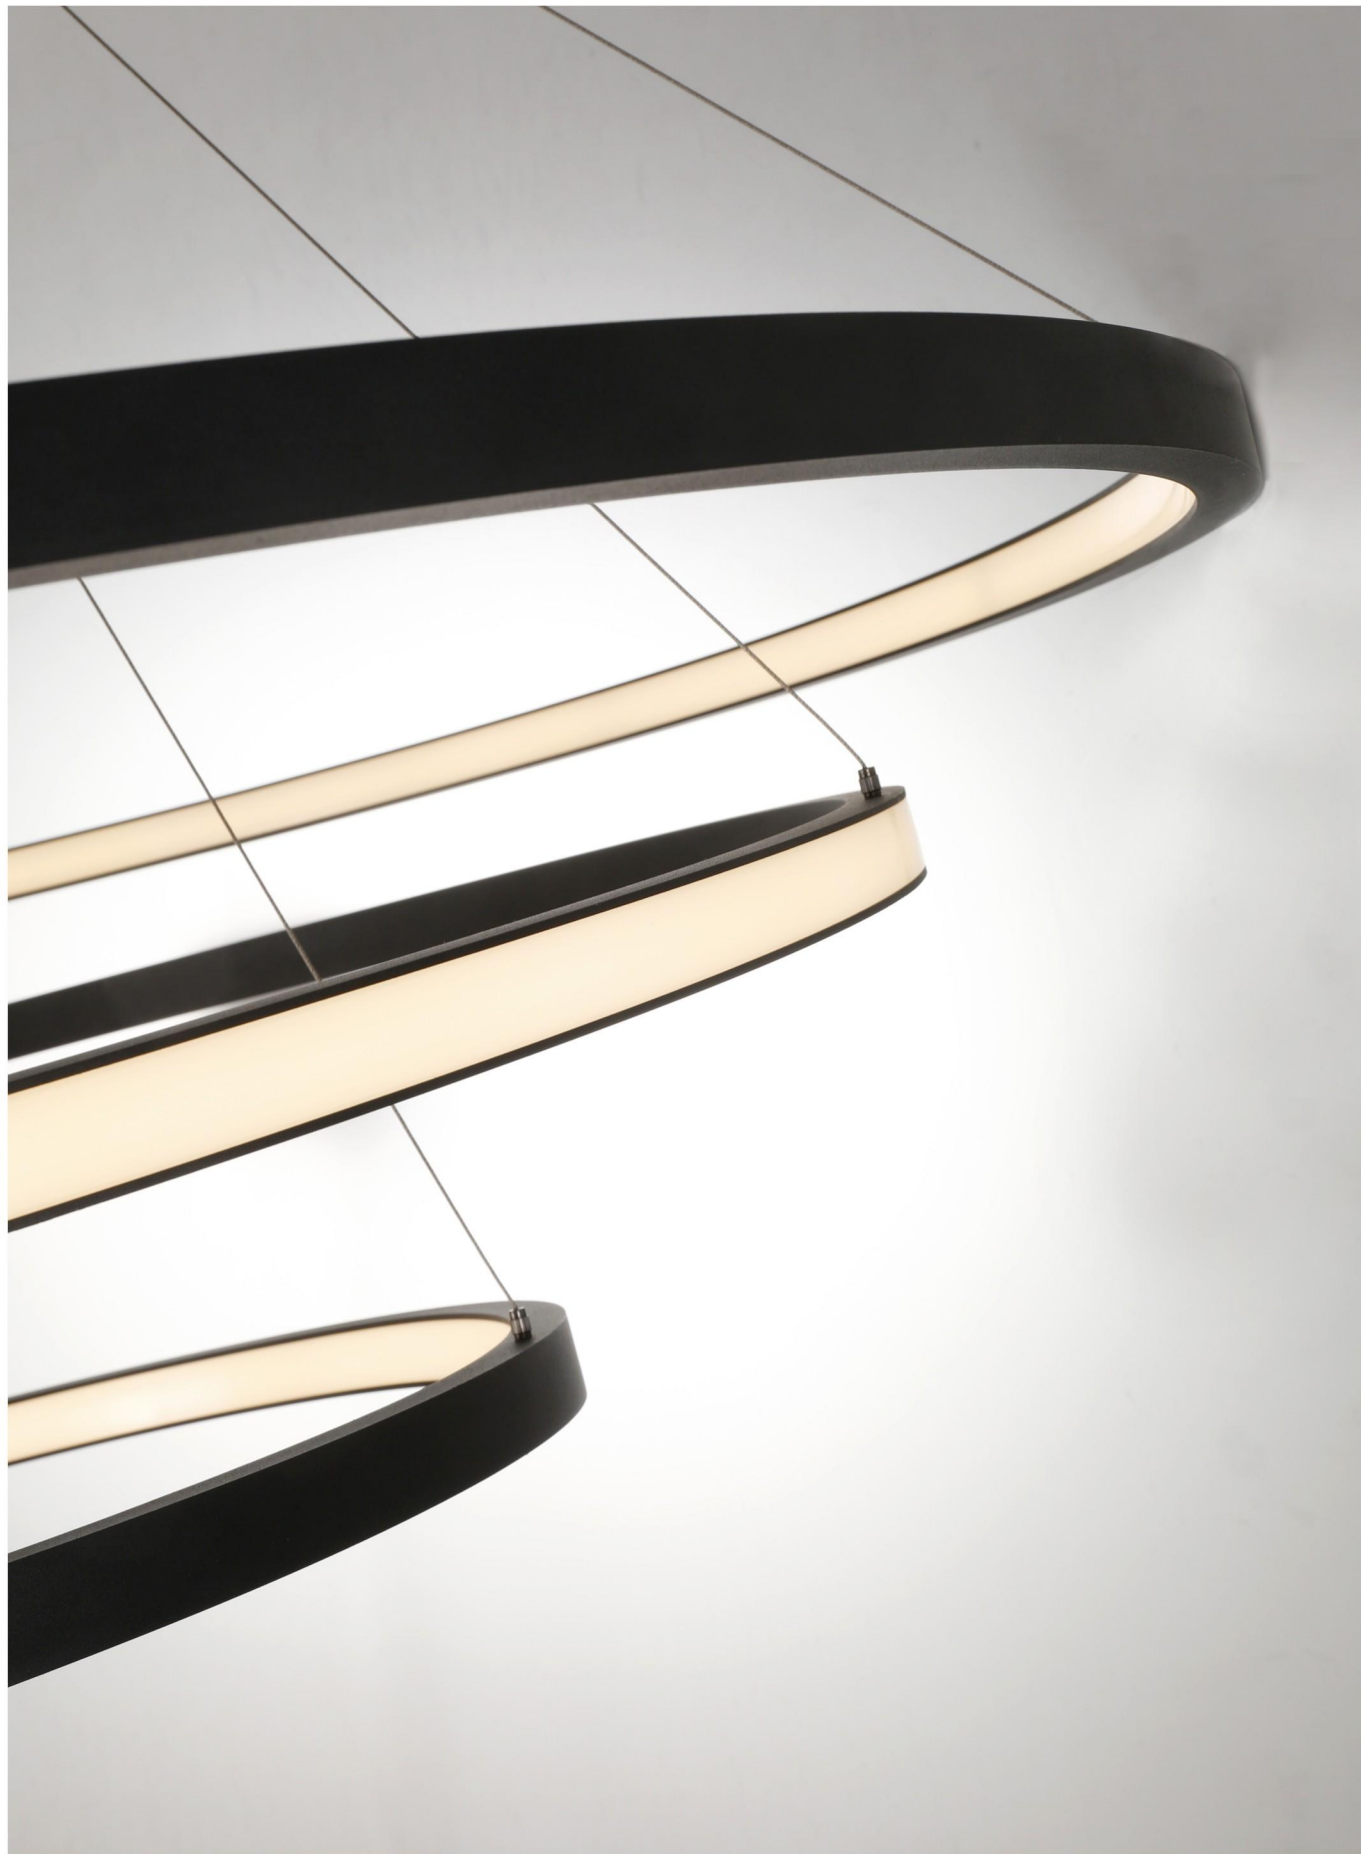

HALO RING SERIES PROJECTOR
LED PENDANT LAMP

HALO RING SERIES PROJECTOR
LED PENDANT LAMP

IP20 | CE | CB | | |

Ceiling canopy: steel
Body: aluminium
Housing: aluminium
Optic: PC Diffuser

White
 Black

ORDERING CODE	Power (W)	Beam Angle (°)	CCT (K)	Hot Lumen (Lm)	LOR (%)	Size (MM)	DRIVER			
							On/Off	1-10V	DALI	Triac
HALS1296-W/B	96	120	3000 4000	5500 5940	43%	600 900 1200	√	√	√	√

CCT Switch: 3000K 4000K