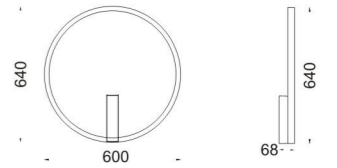

HALO RING SERIES PROJECTOR
LED WALL LAMP

HALO RING SERIES PROJECTOR
LED WALL LAMP

IP20 | CE | CB |  |  | 

Gearbox: steel
Body: aluminium
Housing: aluminium
Optic: PC Diffuser

 White
 Black

ORDERING CODE	Power (W)	Beam Angle (°)	CCT (K)	Hot Lumen (Lm)	LOR (%)	UGR	On/Off	DRIVER 1-10V	DALI	Triac
HAIW600-W/B	20	120	3000 4000	1000 1080	43%	<19	✓	✓	✓	✓