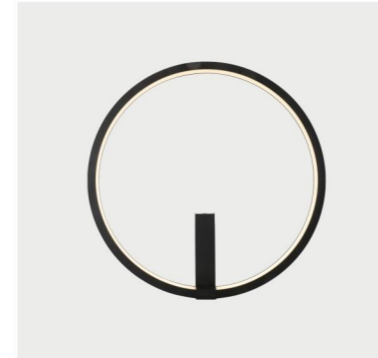

HALO RING SERIES PROJECTOR
LED WALL LAMP

HALO RING SERIES PROJECTOR
LED WALL LAMP

IP20 | CE | CB |  |  | 

Gearbox: steel
Body: aluminium
Housing: aluminium
Optic: PC Diffuser

 White
 Black

ORDERING CODE	Power (W)	Beam Angle (°)	CCT (K)	Hot Lumen (Lm)	LOR (%)	UGR	On/Off	DRIVER 1-10V	DALI	Triac
HAIW600-W/B	20	120	3000 4000	1000 1080	43%	<19	✓	✓	✓	✓