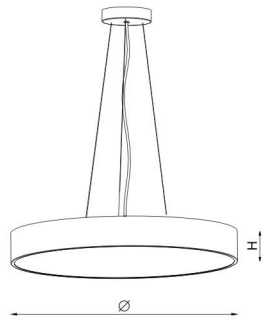

ROVER SERIES PROJECTOR
SURFACE MOUND

ROVER SERIES PROJECTOR
SURFACE MOUND

IP20 | CE | CB | | |

Ceiling canopy: steel
Body: aluminium
Housing: steel
Optic: PMMA Diffuser

white
 Black

ORDERING CODE	Power (W)	Beam Angle (°)	CCT (K)	Hot Lumen (Lm)	Size(øxDxH) (MM)	DRIVER			
						On/Off	1-10V	DALI	Triac
ROCS380-W/B-830	28	120	3000	2485	ø380x66x115	✓	✓	✓	✓
ROCS380-W/B-840			4000	2680					
ROCS610-W/B-830	48	120	3000	4700	ø600x66x115	✓	✓	✓	✓
ROCS610-W/B-840			4000	5000					
ROCS910-W/B-830	110	120	3000	9420	ø900x66x115	✓	✓	✓	✓
ROCS910-W/B-840			4000	10560					

white

Black

ROVER SERIES PROJECTOR
LED PENDANT LAMP

ROVER SERIES PROJECTOR
LED PENDANT LAMP

IP20 | CE | CB | | |

Ceiling canopy: steel
Body: aluminium
Housing: steel
Optic: PMMA Diffuser

white
 Black

ORDERING CODE	Power (W)	Beam Angle (°)	CCT (K)	Hot Lumen (Lm)	Size(øxDxH) (MM)	DRIVER			
						On/Off	1-10V	DALI	Triac
ROCP380-W/B-830	28	120	3000	2485	ø380x66x115	✓	✓	✓	✓
ROCP380-W/B-840			4000	2680					
ROCP610-W/B-830	48	120	3000	4700	ø600x66x115	✓	✓	✓	✓
ROCP610-W/B-840			4000	5000					
ROCP910-W/B-830	110	120	3000	9420	ø900x66x115	✓	✓	✓	✓
ROCP910-W/B-840			4000	10560					

White

Black

ROVER FABRIC PROJECTOR
LED PENDANT LAMP

ROVER FABRIC PROJECTOR
LED PENDANT LAMP

IP20 | CE | CB | | |

Ceiling canopy: steel
Body: fabric
Housing: steel
Optic: PMMA Diffuser

Blue Black Red Yellow

ORDERING CODE	Power (W)	Beam Angle (°)	CCT (K)	Hot Lumen (Lm)	Size(∅xH) (MM)	DRIVER			
						On/Off	1-10V	DALI	Triac
BOVP380-W/B/S	28	120	3000 4000	2485 2680	∅380x66x115	✓	✓	✓	✓
BOVP610-W/B/S	48	120	3000 4000	4700 5000	∅600x66x115	✓	✓	✓	✓
BOVP910-W/B/S	110	120	3000 4000	9420 10560	∅900x66x115	✓	✓	✓	✓

CCT Switch: 3000K 4000K

BOVP380-W/B/S-830	28	120	3000	2485	∅380x66x115	✓	✓	✓	✓
BOVP380-W/B/S-840			4000	2680					
BOVP610-W/B/S-830	48	120	3000	4700	∅600x66x115	✓	✓	✓	✓
BOVP610-W/B/S-840			4000	5000					
BOVP910-W/B/S-830	110	120	3000	9420	∅900x66x115	✓	✓	✓	✓
BOVP910-W/B/S-840			4000	10560					